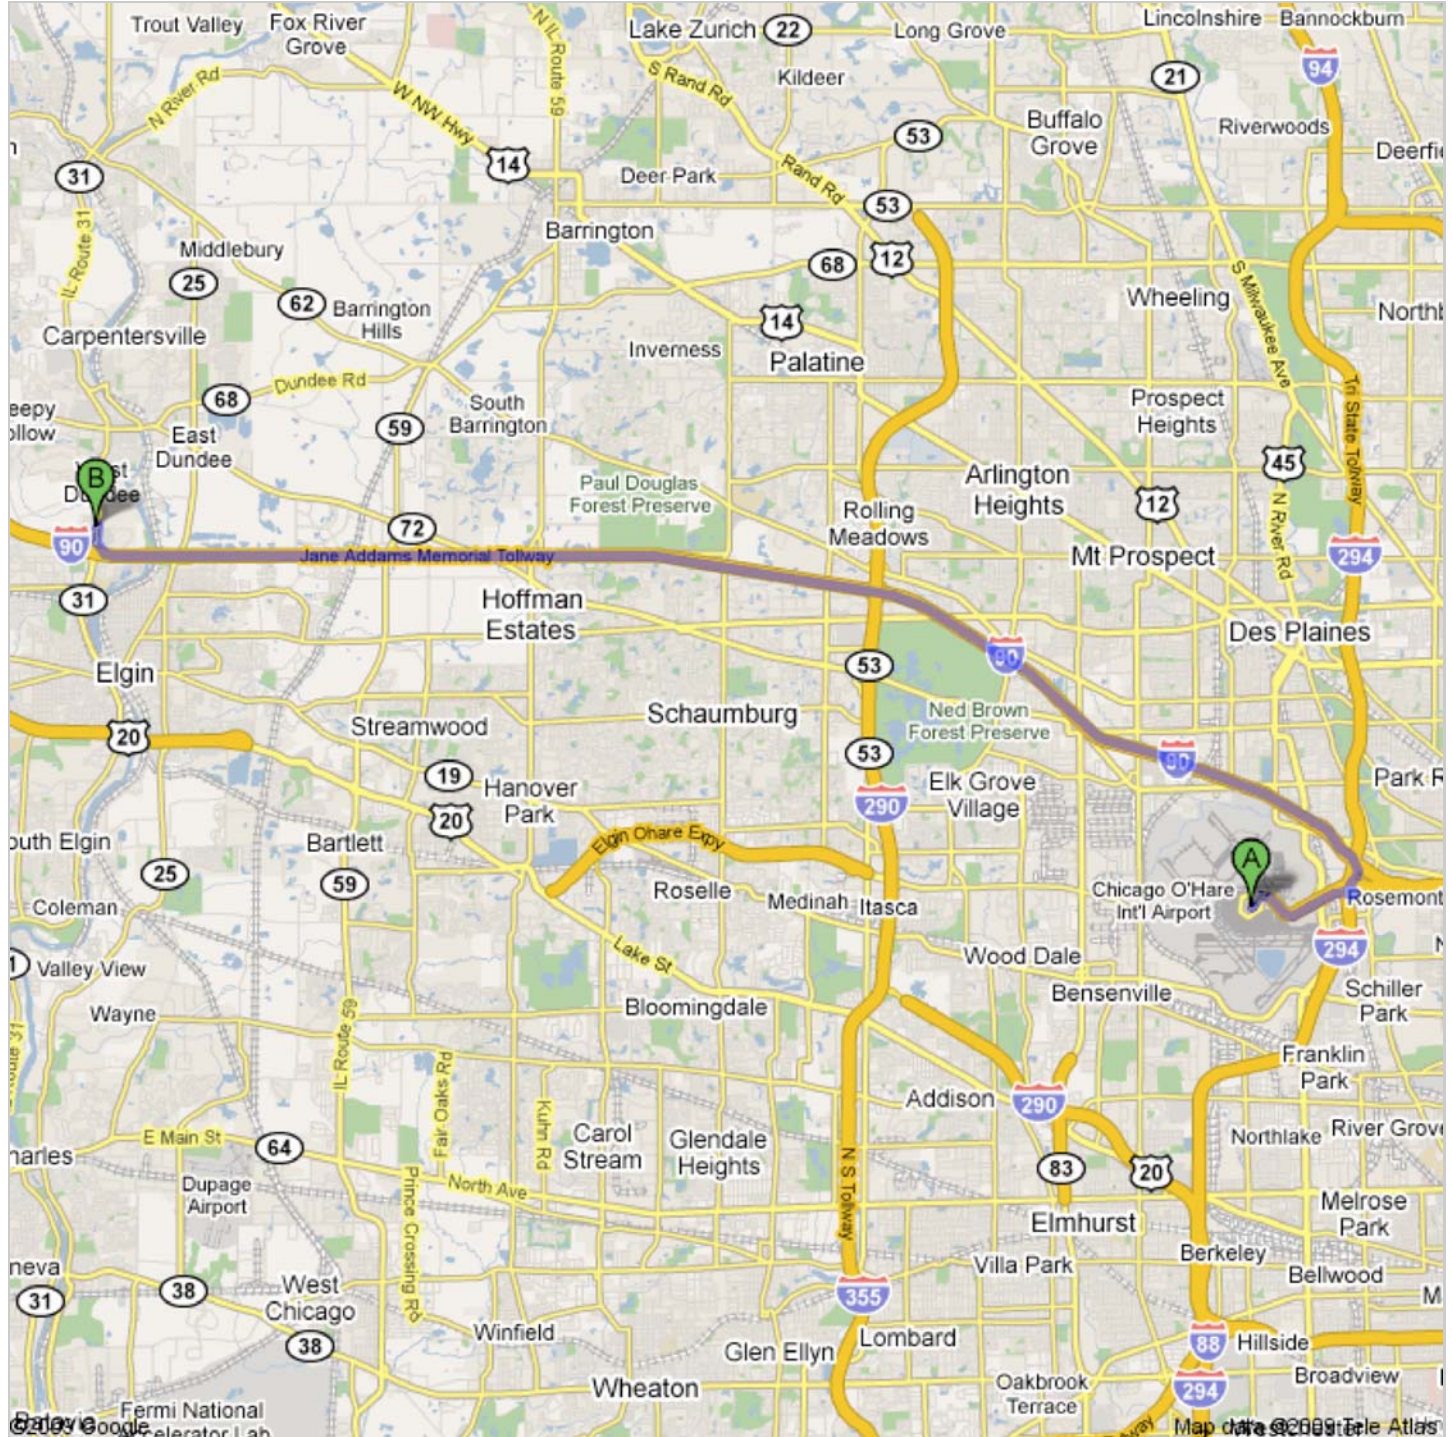

Directions to Quality Inn

500 Tollgate Rd, Elgin, IL 60123
26.5 mi – about 32 mins

Save trees. Go green!

Download Google Maps on your phone at google.com/gmm

Airport: Chicago O'hare Intl

Terminal Two Admin. Offices, PO Box 66142, Chicago, IL 60666 - (773) 686-2200

- 1. Head northeast on Chicago Ohare International Airport/W O'Hare Dr toward Chicago Ohare International Airport/Kennedy Expy E**
Continue to follow Chicago Ohare International Airport
About 1 min

go 0.5 mi
total 0.5 mi
- 2. Continue on I-190 E**
About 2 mins

go 1.5 mi
total 2.0 mi
- 3. Take exit 1C to merge onto I-294 N toward Rockford/Milwaukee/I-90/TOLLWAY**
Partial toll road

go 0.3 mi
total 2.4 mi
- 4. Take the I-90/TOLLWAY exit toward Rockford**
About 2 mins

go 0.8 mi
total 3.2 mi
- 5. Merge onto I-90 W**
Toll road
About 25 mins

go 22.5 mi
total 25.8 mi
- 6. Exit onto S 8th St/IL-31/IL Route 31**
Partial toll road
About 1 min

go 0.7 mi
total 26.4 mi
- 7. Turn left at Tollgate Rd**