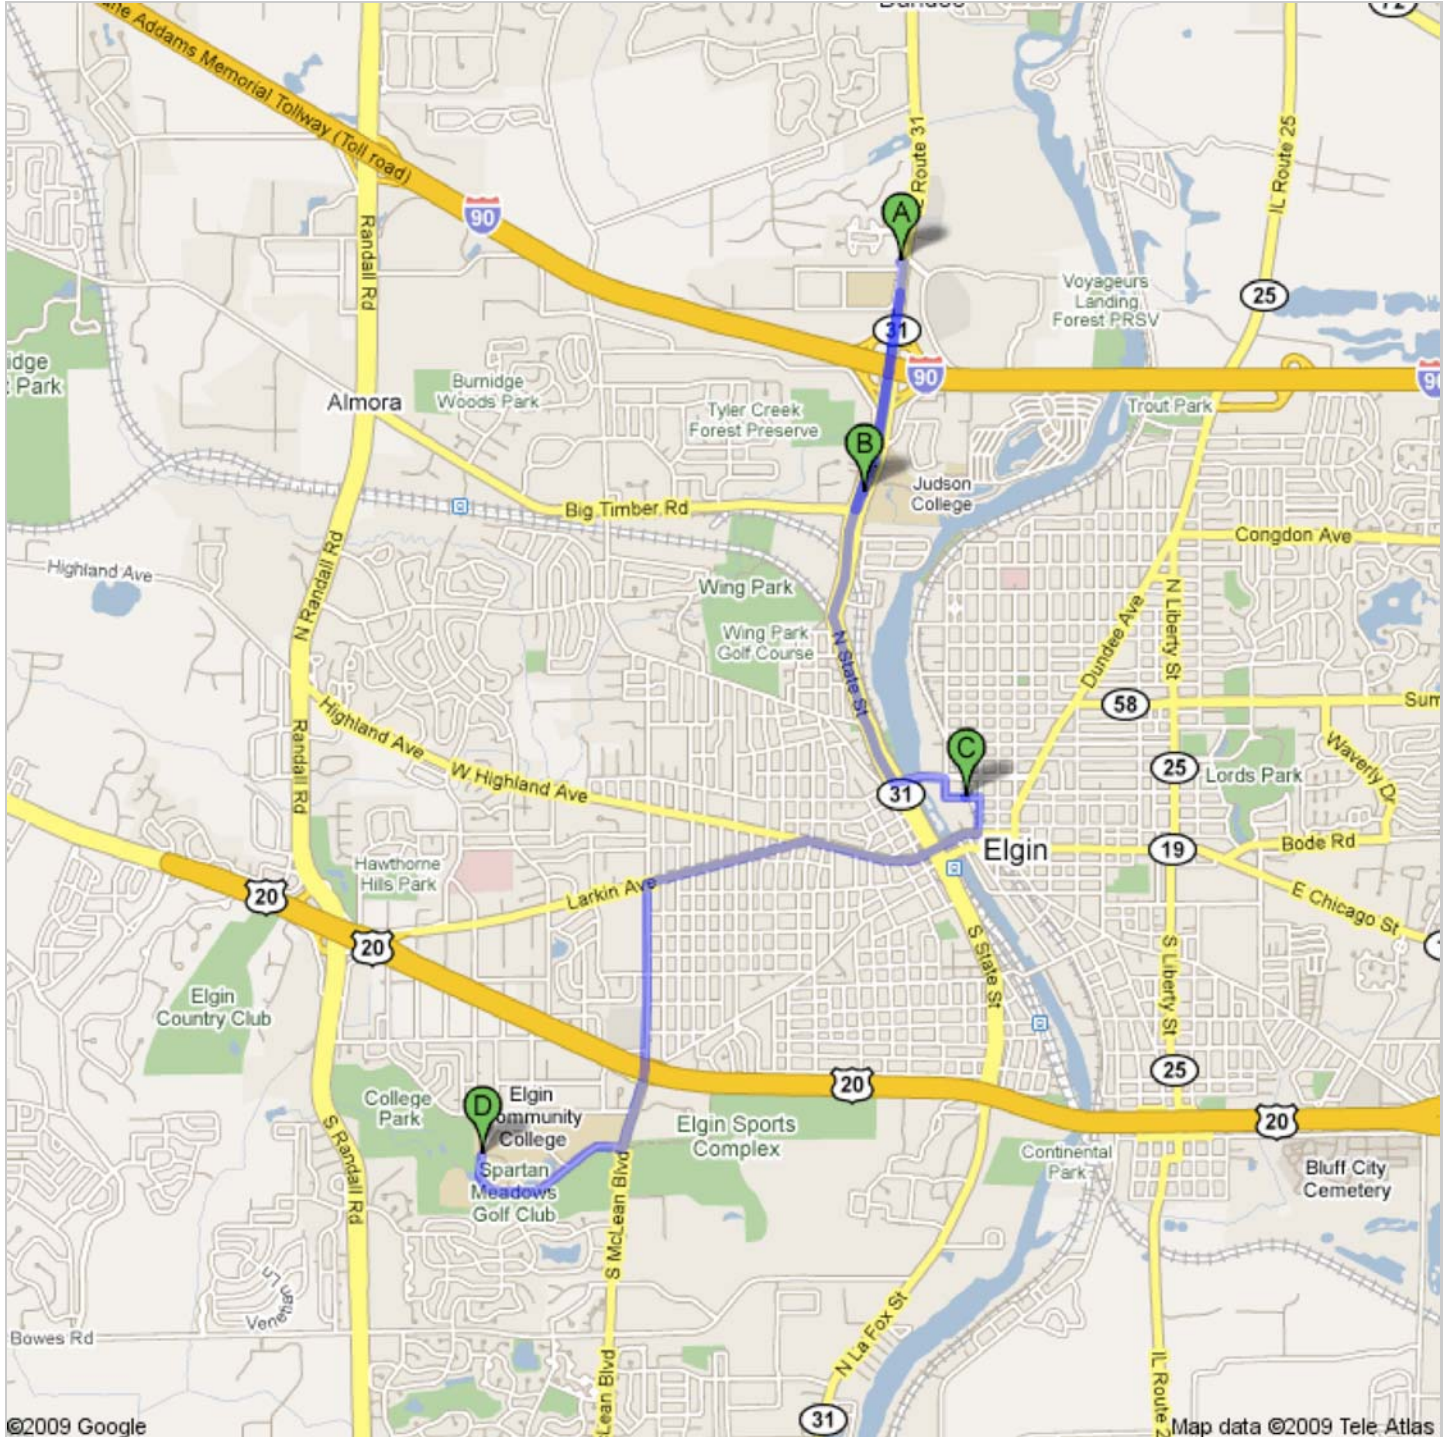

### Directions to Elgin Community College

1700 Spartan Dr, Elgin, IL 60123

8.3 mi - about 22 mins

**Save trees. Go green!**

Download Google Maps on your phone at [google.com/gmm](http://google.com/gmm)

 **Quality Inn**  
500 Tollgate Rd, Elgin, IL 60123

1. Head **east** on **Tollgate Rd/Toll Plaza Access Rd** toward **S 8th St/IL-31/IL Route 31** go 112 ft  
total 112 ft  
Continue to follow Tollgate Rd

 2. Turn **right** at **S 8th St/IL-31/IL Route 31** go 1.1 mi  
total 1.1 mi  
Continue to follow IL-31  
About 2 mins

 4. Head **north** on **IL-31/Illinois Route 31/N State St** toward **Adelaide Ave** go 0.9 mi  
total 0.9 mi  
Continue to follow IL-31  
About 1 min

 5. Make a **U-turn** go 2.2 mi  
total 3.1 mi  
Continue to follow IL-31  
About 4 mins

Total: **3.5 mi** – about **7 mins**

 **Centre of Elgin**  
100 Symphony Way, Elgin, IL 60120

total 0.0 mi

9. Head **east** on **North St/Symphony Way** toward **Douglas Ave** go 308 ft  
total 308 ft

 10. Turn **right** at **Douglas Ave** go 0.2 mi  
total 0.2 mi  
About 1 min